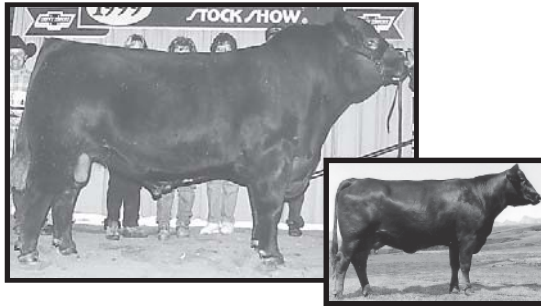

PUREBRED POLLED RED BULL

**A SLC FREEDOM 178F ET**

Calved: February 26, 1996 ★ Tattoo: 178F

Birth Weight: 88 Adj. 205-day Wt: 599 Adj. 365-day Wt: 1196

GLT Sensation's Day 21Y .....	LAR Mr Sensation 506S
VAA LEACHMAN NEW DAY 205B	IHF Miss Ing-Ho 29S
VAA 023Z .....	ATM Tejas Rolls Roych 868
	VAA 790W
BB Mr Forkas 1S (JSE M2) .....	Bold Forkus 9807297
BB MISS 61Y	Hope Valley Klara
BB Bell Orchid .....	CRO Willox Belgrade 11 Miner
	BB Gold Star 107R

—INDIVIDUAL EPDs—

CE: 113 BW: -2.8 WW: 39 YW: 71 Milk: 16 TMAT: 36 Gest: -3.5 CED: 109

Homozygous polled deep dark red. Another out cross purchased to use on our close net bloodlines. 1999 National Champion Gelbvieh bull in Denver. True calving ease, will really shorten gestation length. Dam has sold over \$150,000 worth of progeny to date. Extremely wide and structurely correct. Unlimited genetic potential.

—INDIVIDUAL EPDs—

BW: -1.2 WW: 36 YW: 80 Milk: 9

T510 has become one of the heaviest used bulls in the breed due to his outstanding ultrasound marbling EPD, which ranks him in the top 1% of the breed, his easy fleshing daughters with extra volume and his thick, powerful sons. T510 is a consistent calving ease sire ranking in the top of the breed for birth weight EPD. Daughters have great udders with ideal teat size.

—INDIVIDUAL EPDs—

BW: 2.6 WW: 50 YW: 93 Milk: 26

Top selling bull of 2002 TC Ranch Production Sale. Strong maternal bloodlines combining Stockman 365 and Leachman Right Time on dam's side. Passes on his super hip and front along with balance, stoutness and eye appeal. Tremendous spread from a low birth weight of 58 pounds to an impressive yearling weight of 1406.